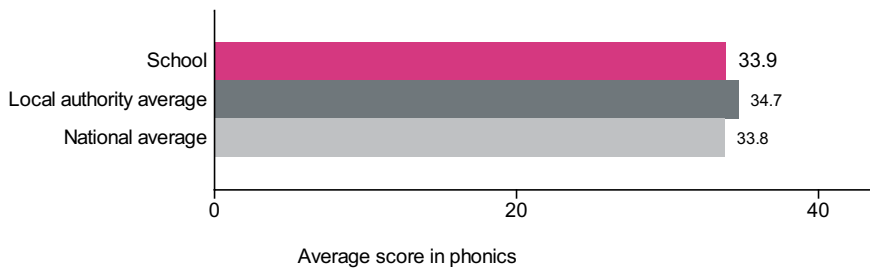

Broadway Infant School (URN: 109057)

Phonics year 1 screening check

This is provisional data for 2018/19. CLA data is not currently available, therefore we are not currently publishing breakdowns of data such as disadvantaged which appeared previously. This information will be included in a later release.

Percentage achieving the expected standard in phonics

Number of pupils = 58

Phonics average score

Number of pupils = 58

Attainment in phonics by mark

Number of pupils = 58

Attainment in phonics by %

Number of pupils = 58