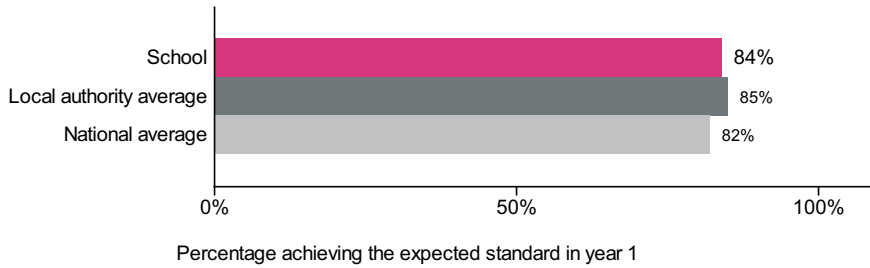

Broadway Infant School (URN: 109057)

Phonics year 1 screening check

This is provisional data for 2018/19. CLA data is not currently available, therefore we are not currently publishing breakdowns of data such as disadvantaged which appeared previously. This information will be included in a later release.

Percentage achieving the expected standard in phonics

Number of pupils = 58