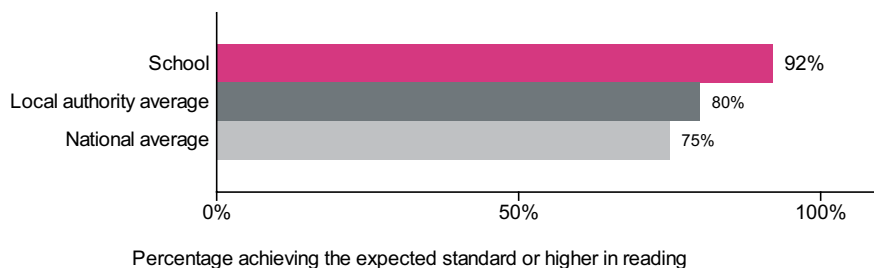

Broadway Infant School (URN: 109057)

Key stage 1

This is provisional data for 2018/19.

Percentage achieving the expected standard or higher in reading

Number of pupils = 60

Percentage achieving greater depth in reading

Number of pupils = 60

Percentage achieving the expected standard or higher in writing

Number of pupils = 60

Percentage achieving greater depth in writing

Number of pupils = 60

Percentage achieving the expected standard or higher in maths