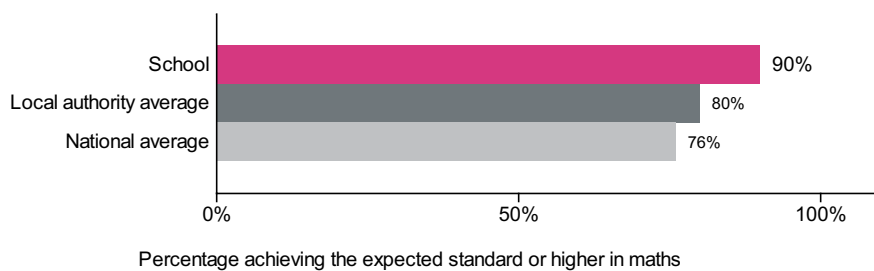

Broadway Infant School (URN: 109057)

Key stage 1

This is provisional data for 2018/19.

Percentage achieving the expected standard or higher in reading

Number of pupils = 60

Percentage achieving greater depth in reading

Number of pupils = 60

Percentage achieving the expected standard or higher in writing

Number of pupils = 60

Percentage achieving greater depth in writing

Number of pupils = 60

Percentage achieving the expected standard or higher in maths

Number of pupils = 60

Percentage achieving greater depth in maths

Number of pupils = 60