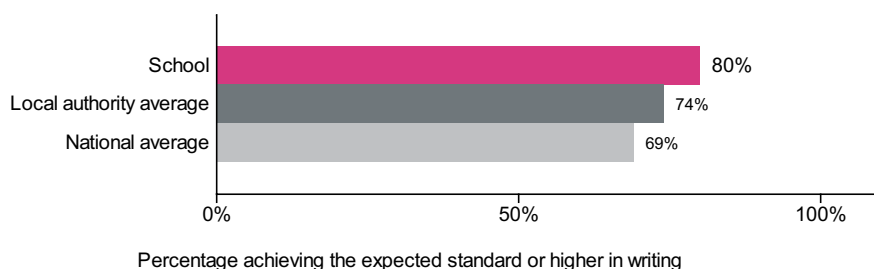

Broadway Infant School (URN: 109057)

Key stage 1

This is provisional data for 2018/19.

Percentage achieving the expected standard or higher in reading

Number of pupils = 60

Percentage achieving greater depth in reading

Number of pupils = 60

Percentage achieving the expected standard or higher in writing

Number of pupils = 60

Percentage achieving greater depth in writing

Number of pupils = 60

Percentage achieving the expected standard or higher in maths